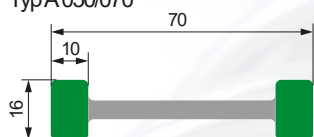

Aluminium Twinstick - Wobbler Arm

Aluminium twinsticks are wobbler arms which are used for placing advertisements and marketing materials in any position required against the surface to which they are fixed. They can be adjusted and twisted in any position so that clients can see the advertisement from their position. The advertisement can be seen from different angles. Estyma offers 4 types of twinsticks of 3 lengths.

Typ A 050/070

Typ B 14/70

Typ B 16/100

Typ B 20/150

Aaluminum wobbler arms (twinstick)

Type A 050/070
Type B 14/70
Type B 16/100
Type B 20/150