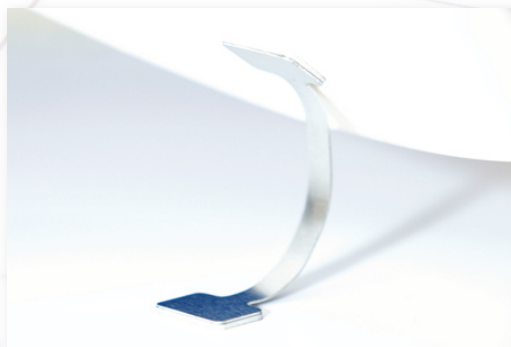

Aluminium Twinstick - Wobbler Arm

Aluminium twinsticks are wobbler arms which are used for placing advertisements and marketing materials in any position required against the surface to which they are fixed. They can be adjusted and twisted in any position so that clients can see the advertisement from their position. The advertisement can be seen from different angles. Estyma offers 4 types of twinsticks of 3 lengths.

Typ A 050/070

Typ B 14/70

Typ B 16/100

Typ B 20/150

Aaluminum wobbler arms (twinstick)

Type A 050/070
Type B 14/70
Type B 16/100
Type B 20/150